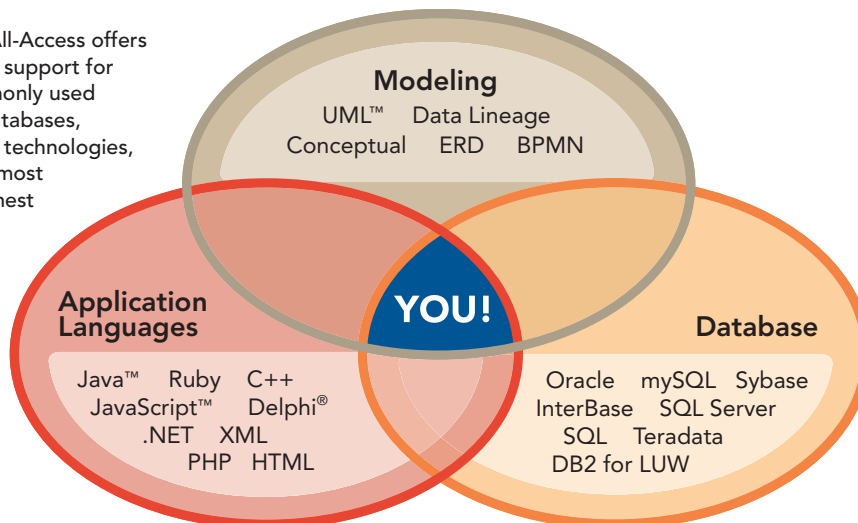

All-Access includes:

- The industry's only comprehensive multi-platform tool chest for developers, architects, and DBAs.
- Perpetual licenses for the products your team relies upon.
- Privileged access to download and unlock products online or onsite, as you need them.
- Access to any new products that may be introduced into your membership level.
- Annual membership that includes support and maintenance to ensure your products are always up-to-date.

Benefits:

- Lowers your TCO for developer, architect, and DBA tooling.
- Reduces the complexity of license acquisition and management.
- Provides the broadest multi-platform coverage available across the languages, frameworks, databases, and technologies your team needs to run your information systems.

Embarcadero All-Access offers comprehensive support for the most commonly used frameworks, databases, languages, and technologies, giving you the most versatile tool chest on the planet.